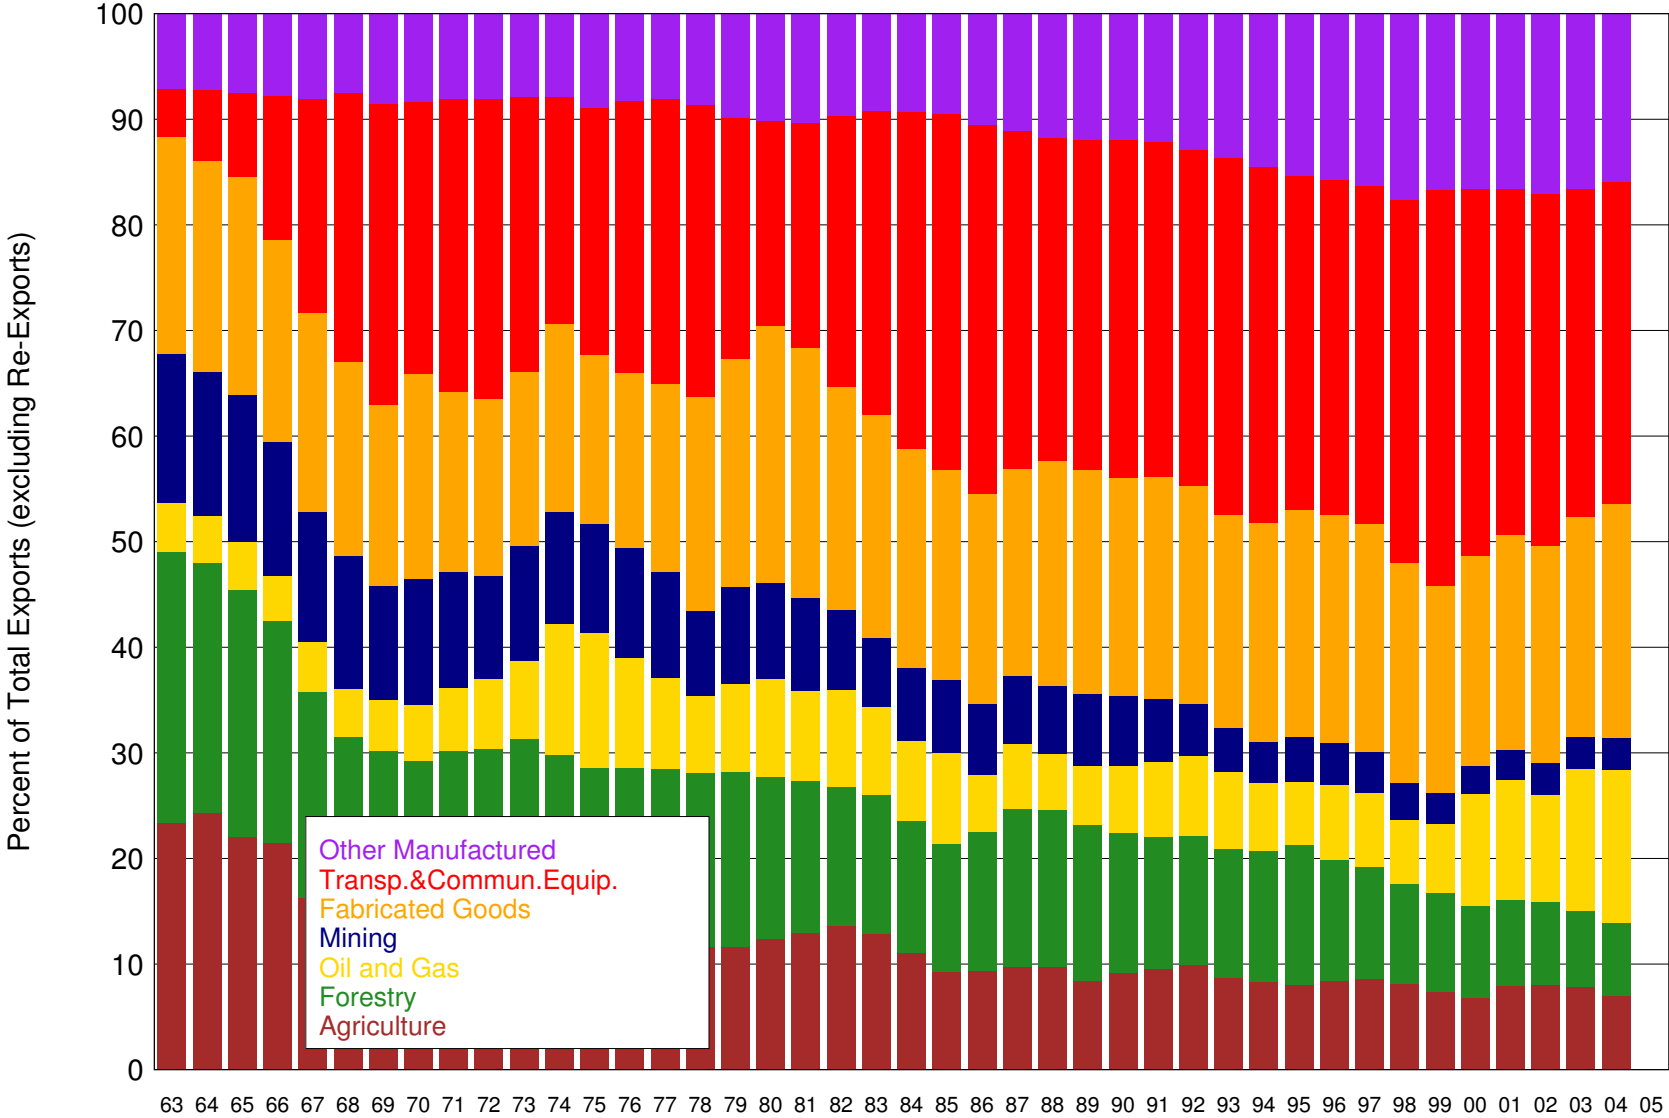

# Canadian Trade Intensity (Exports+Imports)

# Canadian Annual Balance of Trade (Exports-Imports)

# Composition of Canadian-Produced Exports

© 2006 Prof. Werner Antweiler, University of British Columbia, Vancouver BC, Canada. Original data from Statistics Canada

Time Period: 1963 - 2005