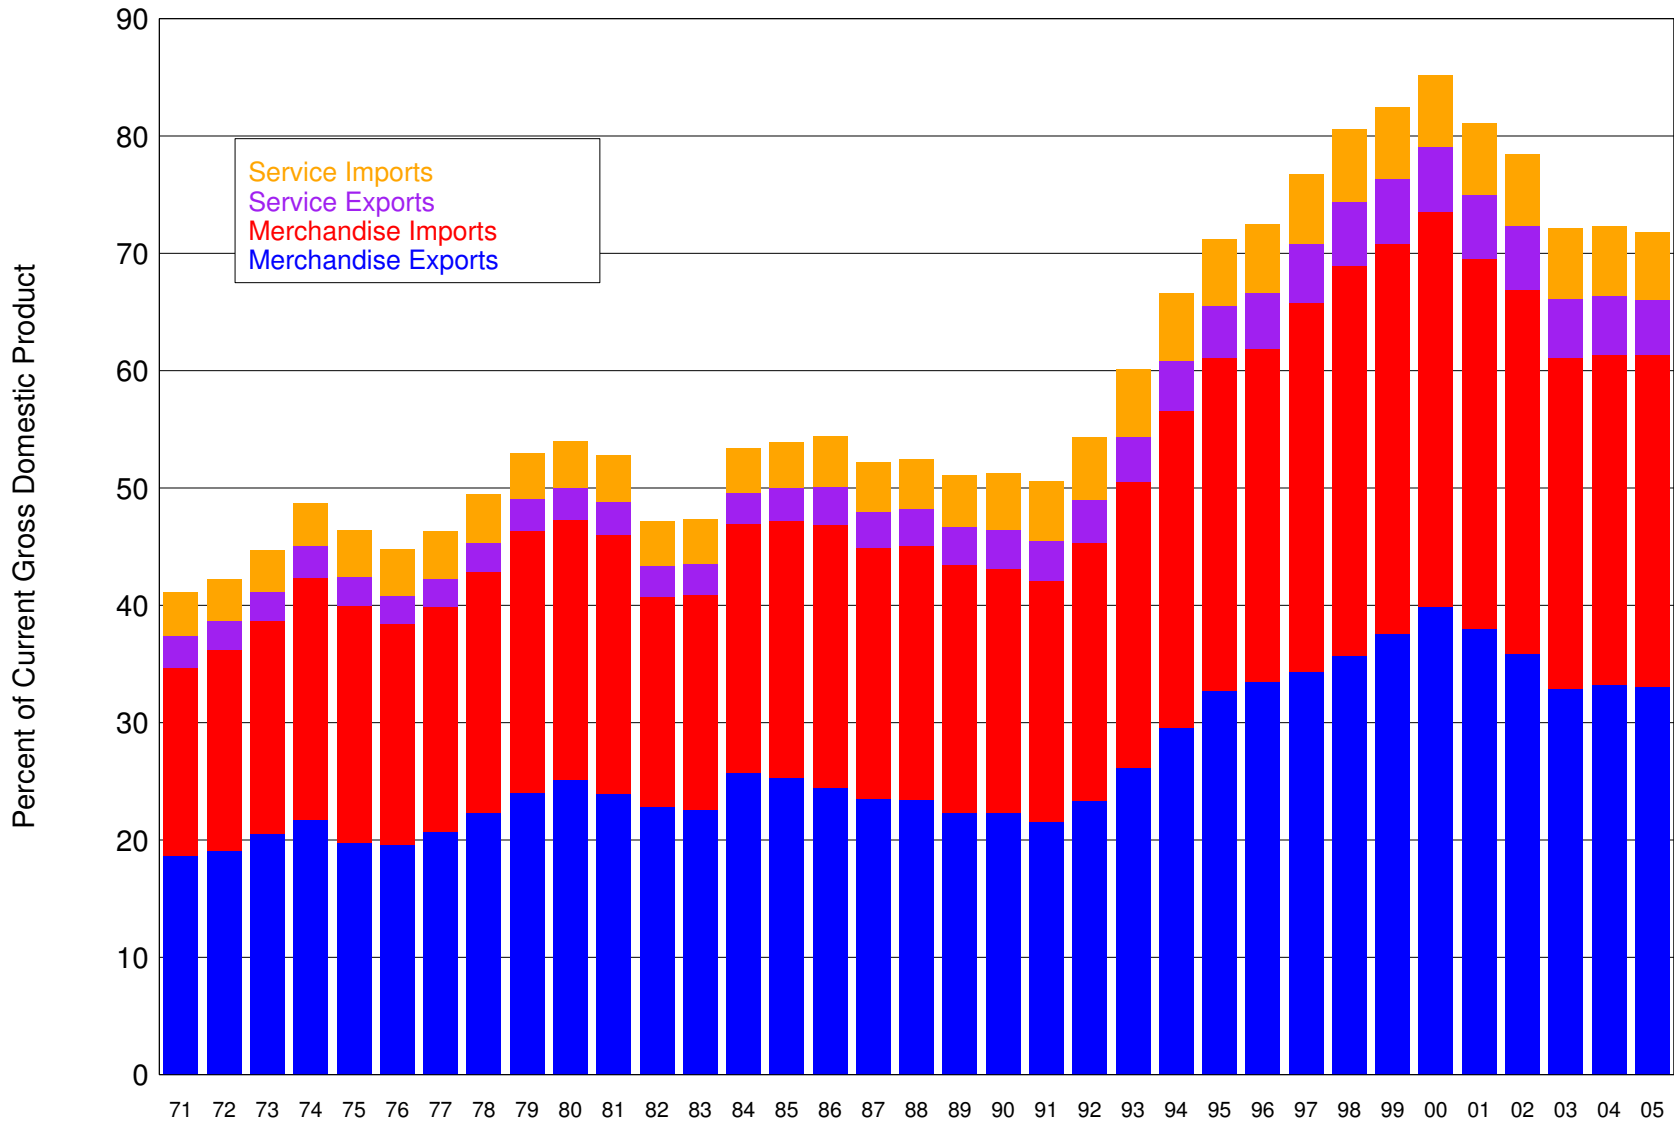

# Canadian Trade Intensity (Exports+Imports)

# Canadian Annual Balance of Trade (Exports-Imports)

# Composition of Canadian-Produced Exports

© 2006 Prof. Werner Antweiler, University of British Columbia, Vancouver BC, Canada. Original data from Statistics Canada

Time Period: 1963 - 2005