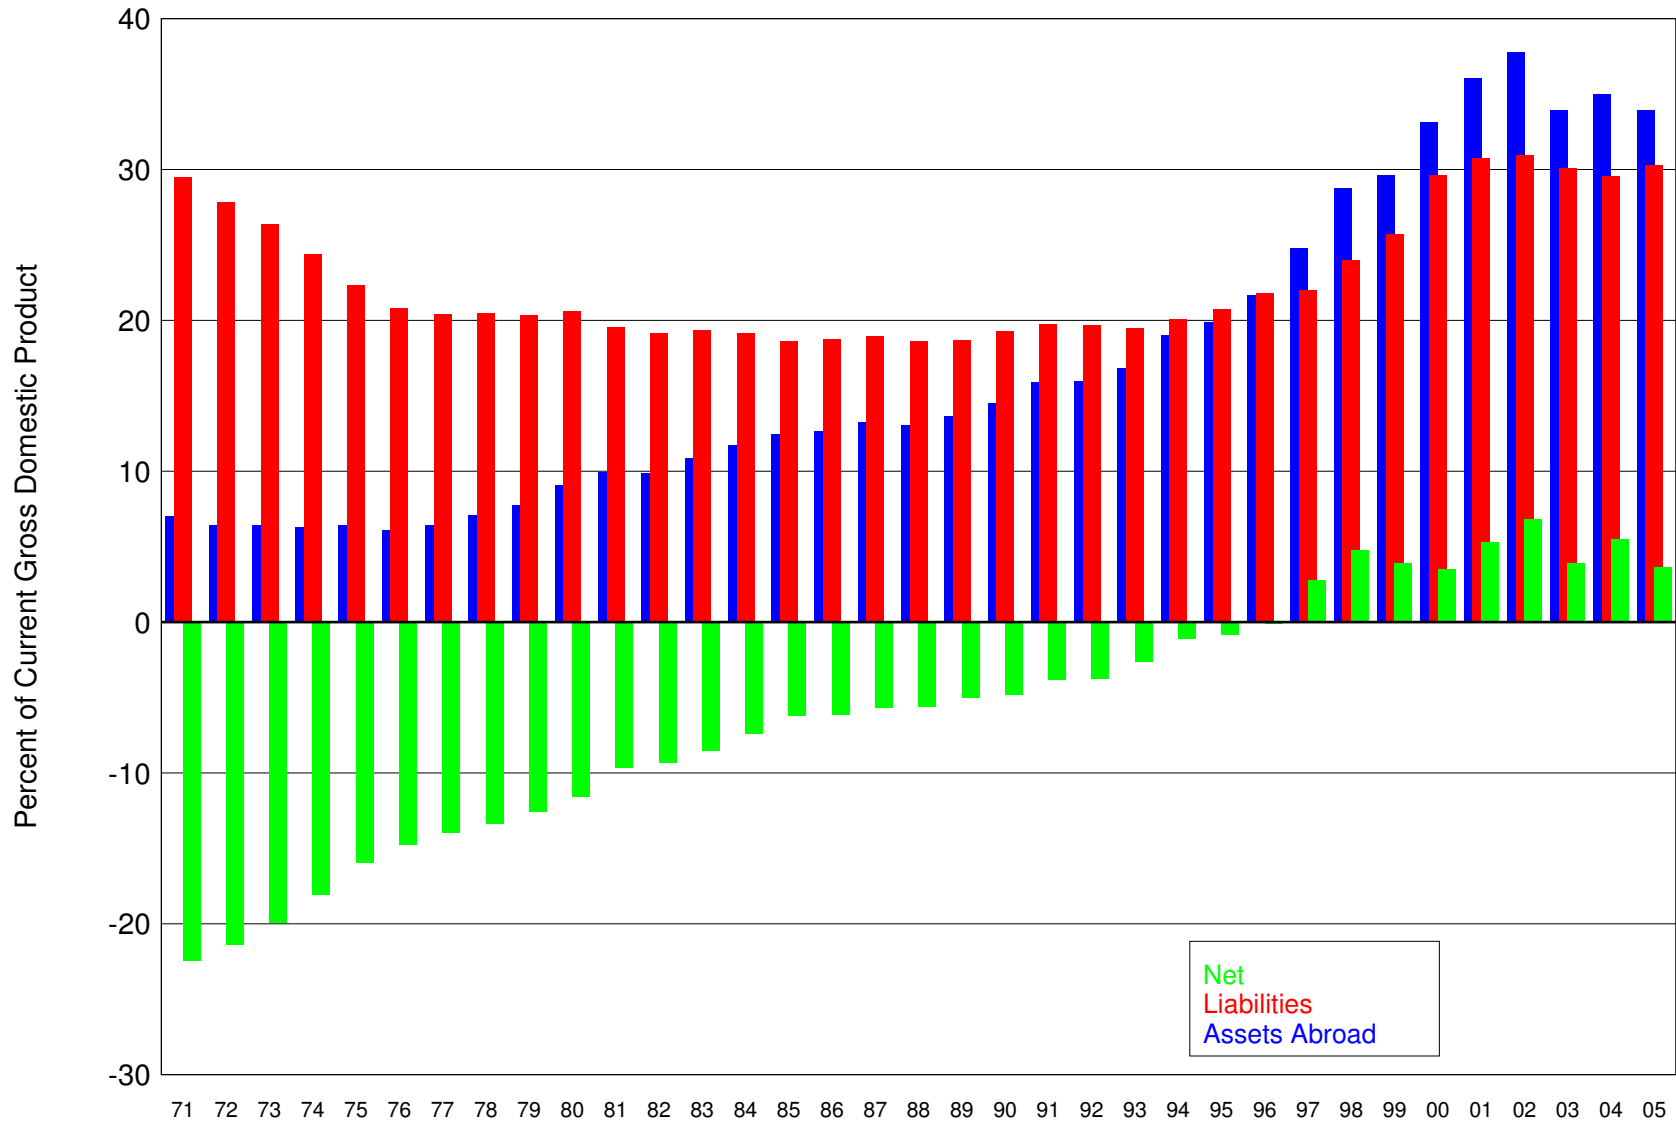

Canadian Direct Investment Position (Assets-Liabilities)