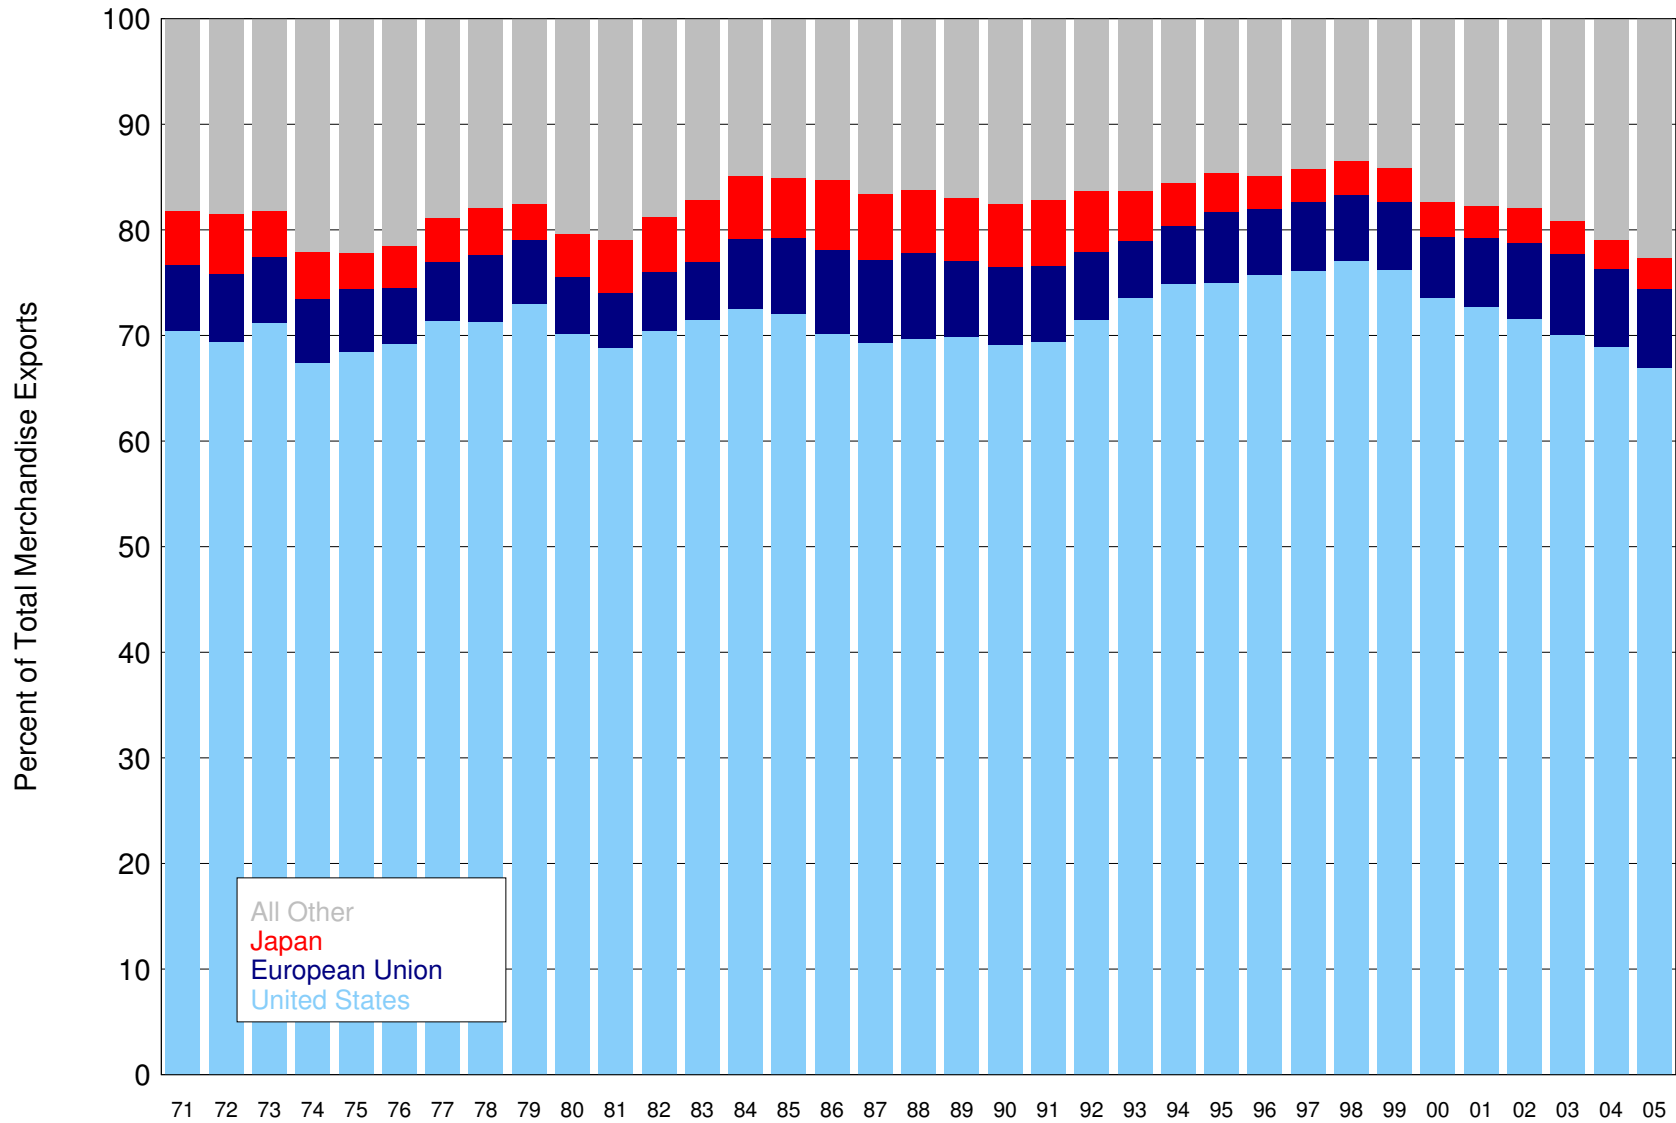

Source of Canadian Merchandise Imports